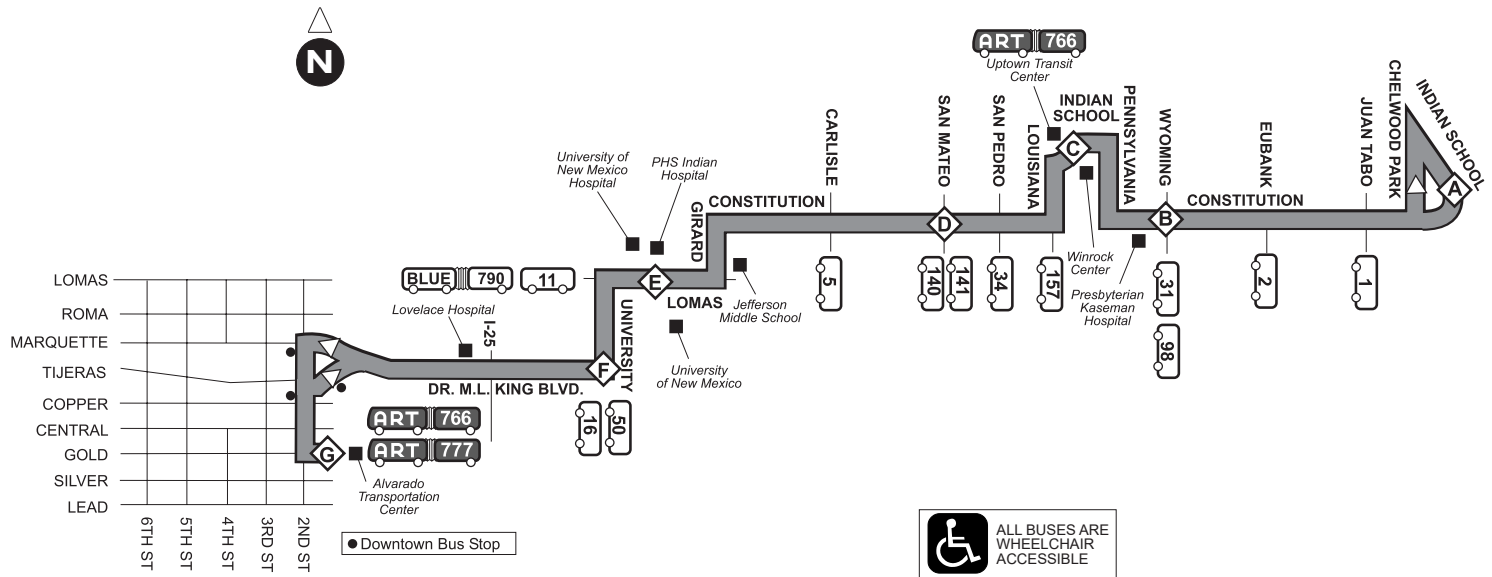

# Route / Ruta 12 Constitution Ave.

Effective: 8/11/2021

## Route 12 - Weekday Westbound

<b>A</b>	<b>B</b>	<b>C</b>	<b>D</b>	<b>E</b>	<b>F</b>	<b>G</b>
CONSTITUTION & INDIAN SCHOOL	CONSTITUTION & WYOMING	UPTOWN TRANSIT CENTER PAR	CONSTITUTION & SAN MATEO	UNIVERSITY OF NM HOSPITAL	MARTIN LUTHER KING BLVD & UNIVERSITY	ALVARADO TRANSPORTATION CENTER
7:03a	7:12a	7:21a	7:27a	7:36a	7:40a	7:46a

## Route 12 - Weekday Eastbound

<b>G</b>	<b>F</b>	<b>E</b>	<b>D</b>	<b>C</b>	<b>B</b>	<b>A</b>
ALVARADO TRANSPORTATION CENTER	MARTIN LUTHER KING BLVD & UNIVERSITY	UNIVERSITY OF NM HOSPITAL	CONSTITUTION & SAN MATEO	UPTOWN TRANSIT CENTER PAR	CONSTITUTION & WYOMING	CONSTITUTION & INDIAN SCHOOL
4:47p	4:53p	5:01p	5:08p	5:14p	5:25p	5:37p